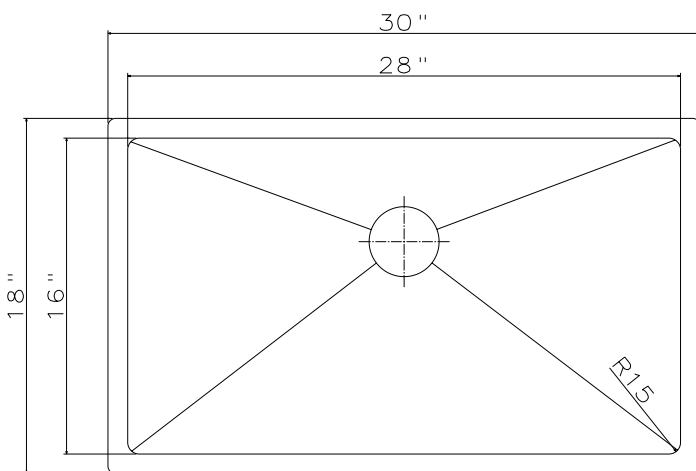

GSM-3018D

18G MICRO RADIUS SINK

Style:

- Micro Radius
- Undermount
- Kitchen Sink
- Single Bowl

Size:

- Overall: 30" x 18" x 10"
- Bowl Size: 28" x 16" x 10"

Features:

- 18 Gauge Thickness
- 304 Stainless Steel Sink
- 18/8 Chromium/Nickel Content
- Drawn Bowl